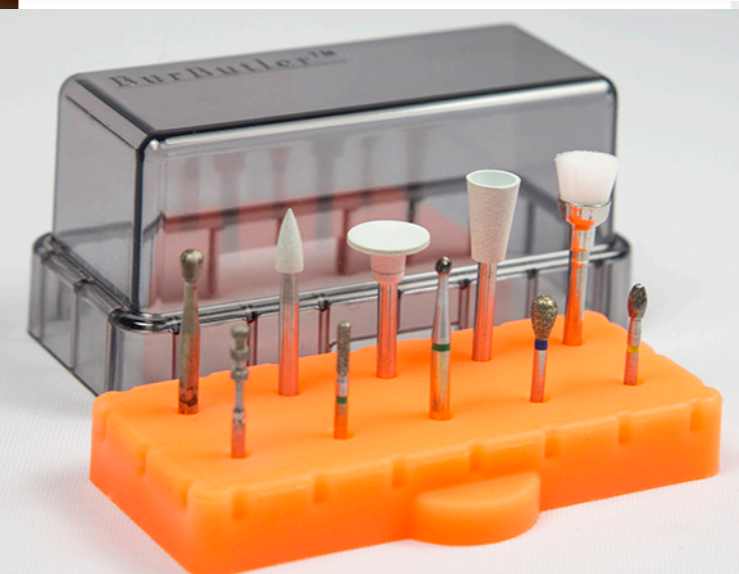

BurButler Crystal Range

The Best BurBlock to Organise and Sterilise your Burs
Gate Dental Services Ltd.

Organise YOUR practice

www.dentalorganiser.com

hazel@dentalorganiser.com