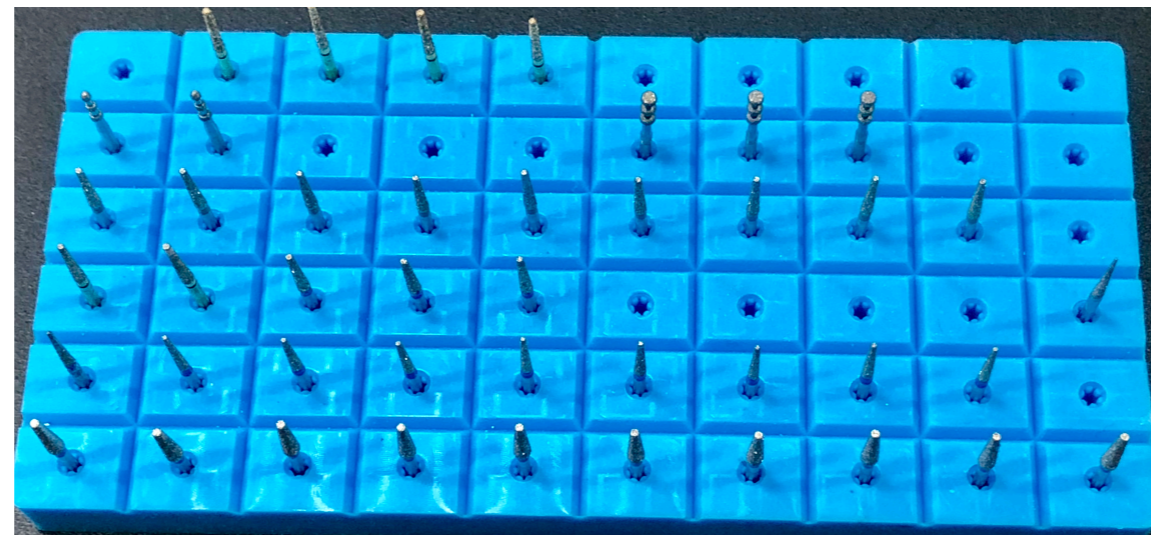

BurButler Crystal Range

The Universal Dental Bur Management System

Now introducing the 60 hole BurButler “Storage Block”

Store and organise all your burs for access and stock control.
Easily find your replacement burs for your chair side BurButler

www.dentalorganiser.com

hazel@dentalorganiser.com

BurButler Crystal Range

The Best BurBlock to Organise and Sterilise your Burs
Gate Dental Services Ltd.

60 Hole BurButler allows you:

- ☼ To organise and stock control.
- ☼ To find the burs you need
- ☼ To replenish your chair-side BurButler with the correct burs

hazel@dentalorganiser.com

BurButler Crystal Range

The Best BurBlock to Organise and Sterilise your Burs
Gate Dental Services Ltd.

60 hole BurButler used as “StoreBlock”

Store and organise all your burs for access and stock control.