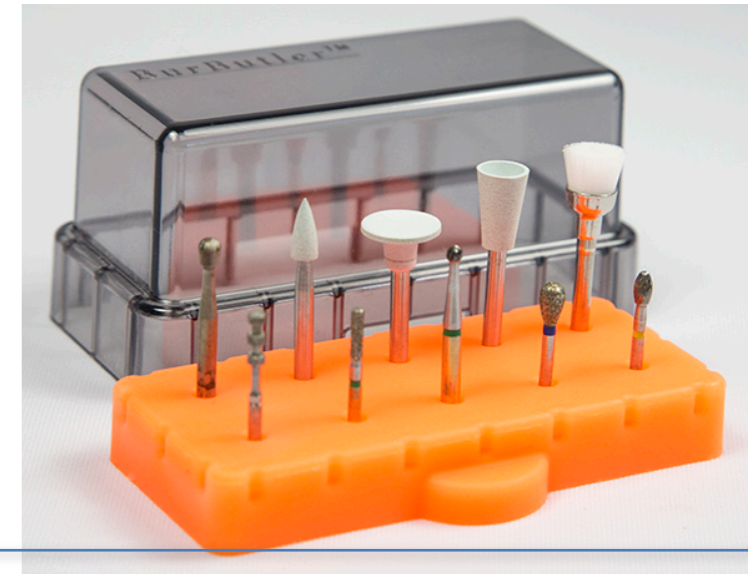

BurButler Crystal Range

The Universal Dental Bur Management System

Now introducing the 60 hole BurButler “Storage Block”

Store and organise all your burs for access and stock control.
Easily find your replacement burs for your chair side BurButler

www.dentalorganiser.com

hazel@dentalorganiser.com

BurButler Crystal Range

The Best BurBlock to Organise and Sterilise your Burs
Gate Dental Services Ltd.

60 Hole BurButler allows you:

- ☼ To organise and stock control.
- ☼ To find the burs you need
- ☼ To replenish your chair-side BurButler with the correct burs

hazel@dentalorganiser.com

BurButler Crystal Range

The Best BurBlock to Organise and Sterilise your Burs
Gate Dental Services Ltd.

60 hole BurButler used as “StoreBlock”

Store and organise all your burs for access and stock control.